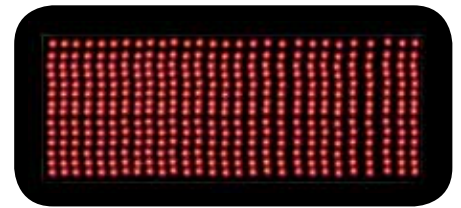

MALLAS COLOR LED

Malles color LED

MALLAS DE COLOR LED

Malles de color LED

- Ref IBI1006WL LED
- Ref IBI1006BL LED
- Ref IBI1006RL LED
- Ref IBI1006YL LED
- Ref IBI1006PL LED
- Ref IBI1006GL LED

- x 1
- 0,75 m
- 2,0 m
- 50 W
- 8 kg
- u
- 300 u

IBI1006WL LED Blanco / LED Blanc

IBI1006PL LED Púrpura / LED Pòrpora

IBI1006YL LED Amarillo / LED Groc

IBI1006RL LED Rojo / LED Vermell

IBI1006BL LED Azul / LED Blau

IBI1006WL LED Verd / LED Verde

Fotografía: Prov Barcelona

Mallas de Luz azules (IBI1006BL) montadas en forma de zig zag
 Malles de Llum blaves (IBI1006BL) muntades en forma de zig zag