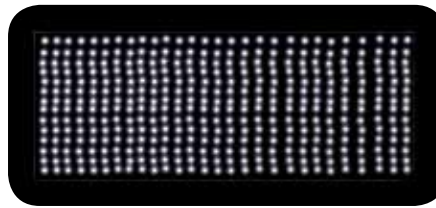

MALLAS COLOR LED

Malles color LED

MALLAS DE COLOR LED

Malles de color LED

- Ref IBI1006WL LED
- Ref IBI1006BL LED
- Ref IBI1006RL LED
- Ref IBI1006YL LED
- Ref IBI1006PL LED
- Ref IBI1006GL LED

- x 1
- 0,75 m
- 2,0 m
- 50 W
- 8 kg
- u
- 300 u

IBI1006WL LED Blanco / LED Blanc

IBI1006PL LED Púrpura / LED Pòrpora

IBI1006YL LED Amarillo / LED Groc

IBI1006RL LED Rojo / LED Vermell

IBI1006BL LED Azul / LED Blau

IBI1006WL LED Verd / LED Verde

Fotografía: Prov Barcelona

Mallas de Luz azules (IBI1006BL) montadas en forma de zig zag
 Malles de Llum blaves (IBI1006BL) muntades en forma de zig zag