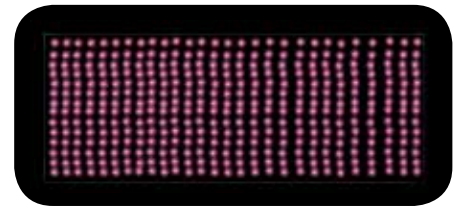

MALLAS COLOR LED

Malles color LED

MALLAS DE COLOR LED

Malles de color LED

- Ref IBI1006WL LED
- Ref IBI1006BL LED
- Ref IBI1006RL LED
- Ref IBI1006YL LED
- Ref IBI1006PL LED
- Ref IBI1006GL LED

- x 1
- 0,75 m
- 2,0 m
- 50 W
- 8 kg
- u
- 300 u

IBI1006WL LED Blanco / LED Blanc

IBI1006PL LED Púrpura / LED Pòrpora

IBI1006YL LED Amarillo / LED Groc

IBI1006RL LED Rojo / LED Vermell

IBI1006BL LED Azul / LED Blau

IBI1006WL LED Verd / LED Verde

Fotografía: Prov Barcelona

Mallas de Luz azules (IBI1006BL) montadas en forma de zig zag
 Malles de Llum blaves (IBI1006BL) muntades en forma de zig zag