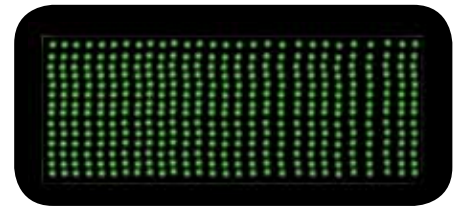

MALLAS COLOR LED

Malles color LED

MALLAS DE COLOR LED

Malles de color LED

- Ref IBI1006WL LED
- Ref IBI1006BL LED
- Ref IBI1006RL LED
- Ref IBI1006YL LED
- Ref IBI1006PL LED
- Ref IBI1006GL LED

- x 1
- 0,75 m
- 2,0 m
- 50 W
- 8 kg
- u
- 300 u

IBI1006WL LED Blanco / LED Blanc

IBI1006PL LED Púrpura / LED Pòrpora

IBI1006YL LED Amarillo / LED Groc

IBI1006RL LED Rojo / LED Vermell

IBI1006BL LED Azul / LED Blau

IBI1006WL LED Verd / LED Verde

Fotografía: Prov Barcelona

Mallas de Luz azules (IBI1006BL) montadas en forma de zig zag
 Malles de Llum blaves (IBI1006BL) muntades en forma de zig zag