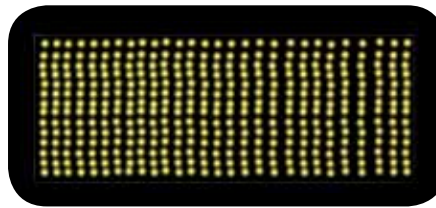

MALLAS COLOR LED

Malles color LED

MALLAS DE COLOR LED

Malles de color LED

- Ref IBI1006WL LED
- Ref IBI1006BL LED
- Ref IBI1006RL LED
- Ref IBI1006YL LED
- Ref IBI1006PL LED
- Ref IBI1006GL LED

- x 1
- 0,75 m
- 2,0 m
- 50 W
- 8 kg
- u
- 300 u

IBI1006WL LED Blanco / LED Blanc

IBI1006PL LED Púrpura / LED Pòrpora

IBI1006YL LED Amarillo / LED Groc

IBI1006RL LED Rojo / LED Vermell

IBI1006BL LED Azul / LED Blau

IBI1006WL LED Verd / LED Verde

Fotografía: Prov Barcelona

Mallas de Luz azules (IBI1006BL) montadas en forma de zig zag
 Malles de Llum blaves (IBI1006BL) muntades en forma de zig zag