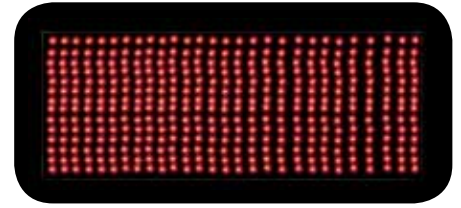

IBI1006RL LED Rojo / LED Vermell