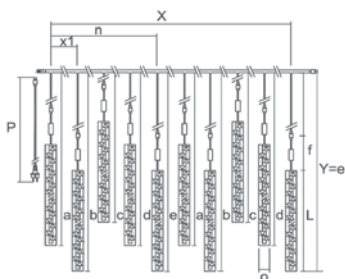

SNOW DROPS Goteo de luz

Goteig de llum (Color LED)

Ref	Lámpara Làmpada	Y(m)	X(m)	Aislante Aïllament	Lineas Línies	Luces/linea Llums/Línia	Total	Conex. Màx	Intermit.	Pot(W)	int/ext
ibl10wl3	led	100	5,00	goma	5	60	300	3	si	230V/10W ext	
ibl10bl3	led	100	5,00	goma	5	60	300	3	si	230V/10W ext	
ibl06wl3	led	50	5,00	goma	5	30	150	3	si	230V/10W ext	
ibl06bl3	led	50	5,00	goma	5	30	150	3	si	230V/10W ext	
ibl10wl2	led	100	5,00	goma	5	88	440	3	si	230V/10W ext	
ibl10bl2	led	100	5,00	goma	5	88	440	3	si	230V/10W ext	
ibl05wl2	led	50	5,00	goma	5	44	220	3	si	230V/10W ext	
ibl05bl2	led	50	5,00	goma	5	44	220	3	si	230V/10W ext	
ibl10wl	led	100	5,00	pvc	5	30	150	3	si	24V/20,4W ext	
ibl10bl	led	100	5,00	pvc	5	30	150	3	si	24V/20,4W ext	
ibl10rl	led	100	5,00	pvc	5	30	150	3	si	24V/20,4W ext	
ibl10yl	led	100	5,00	pvc	5	30	150	3	si	24V/20,4W ext	
ibl10pl	led	100	5,00	pvc	5	30	150	3	si	24V/20,4W ext	
ibl10gl	led	100	5,00	pvc	5	30	150	3	si	24V/20,4W ext	
ibl05wl	led	50	5,00	pvc	5	20	100	3	si	24V/20,4W ext	
ibl05rl	led	50	5,00	pvc	5	20	100	3	si	24V/20,4W ext	
ibl05yl	led	50	5,00	pvc	5	20	100	3	si	24V/20,4W ext	
ibl05pl	led	50	5,00	pvc	5	20	100	3	si	24V/20,4W ext	
ibl05gl	led	50	5,00	pvc	5	20	100	3	si	24V/20,4W ext	
ibl02wl	led	20	5,00	pvc	5	10	50	3	si	24V/20,4W ext	
ibl02rl	led	20	5,00	pvc	5	10	50	3	si	24V/20,4W ext	
ibl02yl	led	20	5,00	pvc	5	10	50	3	si	24V/20,4W ext	
ibl02pl	led	20	5,00	pvc	5	10	50	3	si	24V/20,4W ext	
ibl02gl	led	20	5,00	pvc	5	10	50	3	si	24V/20,4W ext